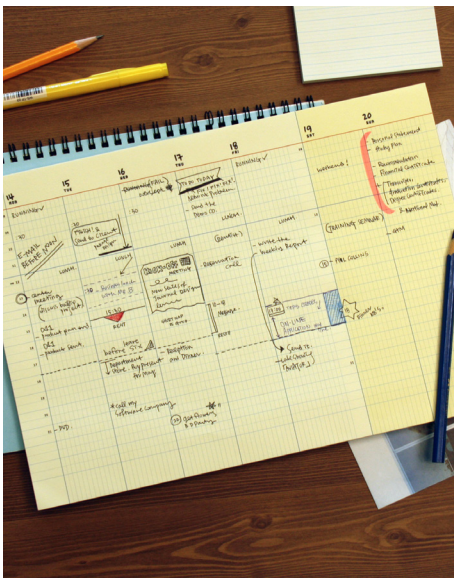

PW-M10-001
A4 Desk Notepad
Monthly 01

8 809137 487102