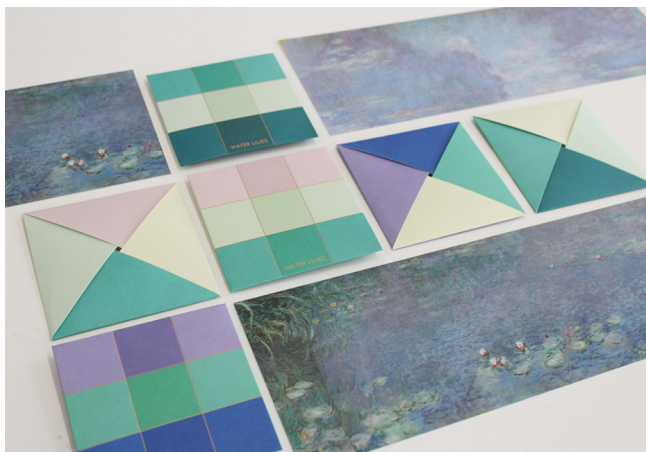

DDAKJI GREETING CARD SET [PW GD PLT]

Package 90x230mm, Ddakji 90x90, 3 pcs.
An Korean origami gift message card set of 3.

Carbon-neutral recycled paper

PW GD PLT WL
Ddakji Greeting Card Set
Water Lilies

8 809739 344780

PW GD PLT AB
Ddakji Greeting Card Set
A Bigger Splash

8 809739 344797

PW GD PLT NH
Ddakji Greeting Card Set
Nighthawks

8 809739 344803

PW GD PLT GW
Ddakji Greeting Card Set
Girl with Hair Ribbon

8 809739 344810