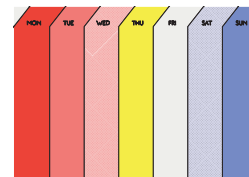

PALETTE DESKGRAM [PW DG PLT]

Post consumer recycled paper

240x172mm, 50 sheets.

A graphic notepad with color variations and combination inspired by the artist's work, such as Monet, Hockney, Hopper and Lichtenstein.