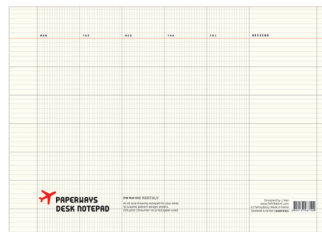

## A4 DESK NOTEPAD [PW-M10]

 Post consumer recycled paper

210x297mm, 50 sheets.

A spot pasting on the left side to keep the sheets stable.

PW-M10-001  
A4 Desk Notepad  
Monthly 01

8 809137 487102

PW-M10-007  
A4 Desk Notepad  
Weekly Organizer