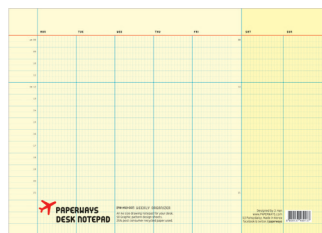

## A4 DESK NOTEPAD [PW-M10]

 Post consumer recycled paper

210x297mm, 50 sheets.

A spot pasting on the left side to keep the sheets stable.

PW-M10-001  
A4 Desk Notepad  
Monthly 01

8 809137 487102

PW-M10-007  
A4 Desk Notepad  
Weekly Organizer