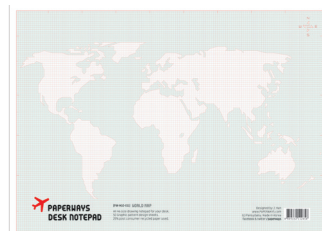

PW-M10-011
A4 Desk Notepad
World Map

8 809332 112656